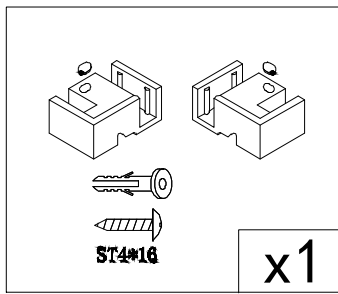

Shower Room Installation Manual

ø2.8 mm