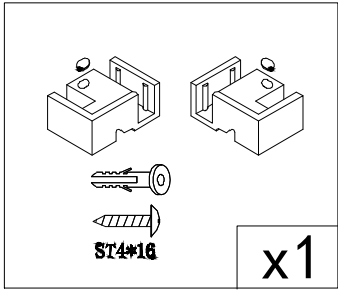

Shower Room Installation Manual

ø2.8 mm