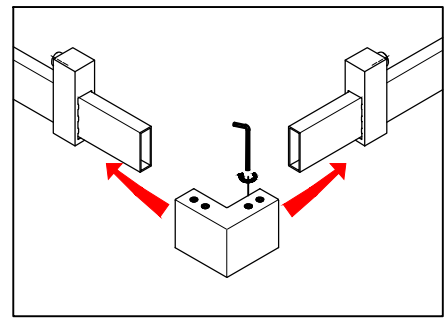

Shower Room Installation Manual

ø2.8 mm