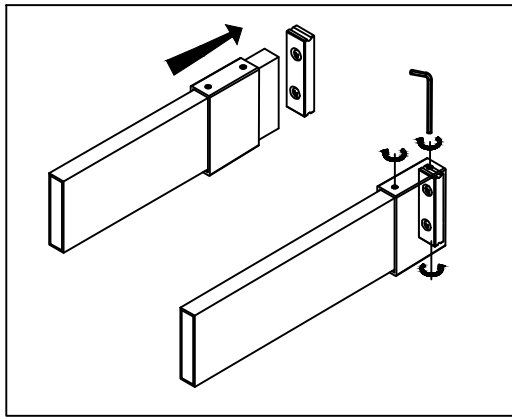

Shower Room Installation Manual

ø2.8 mm