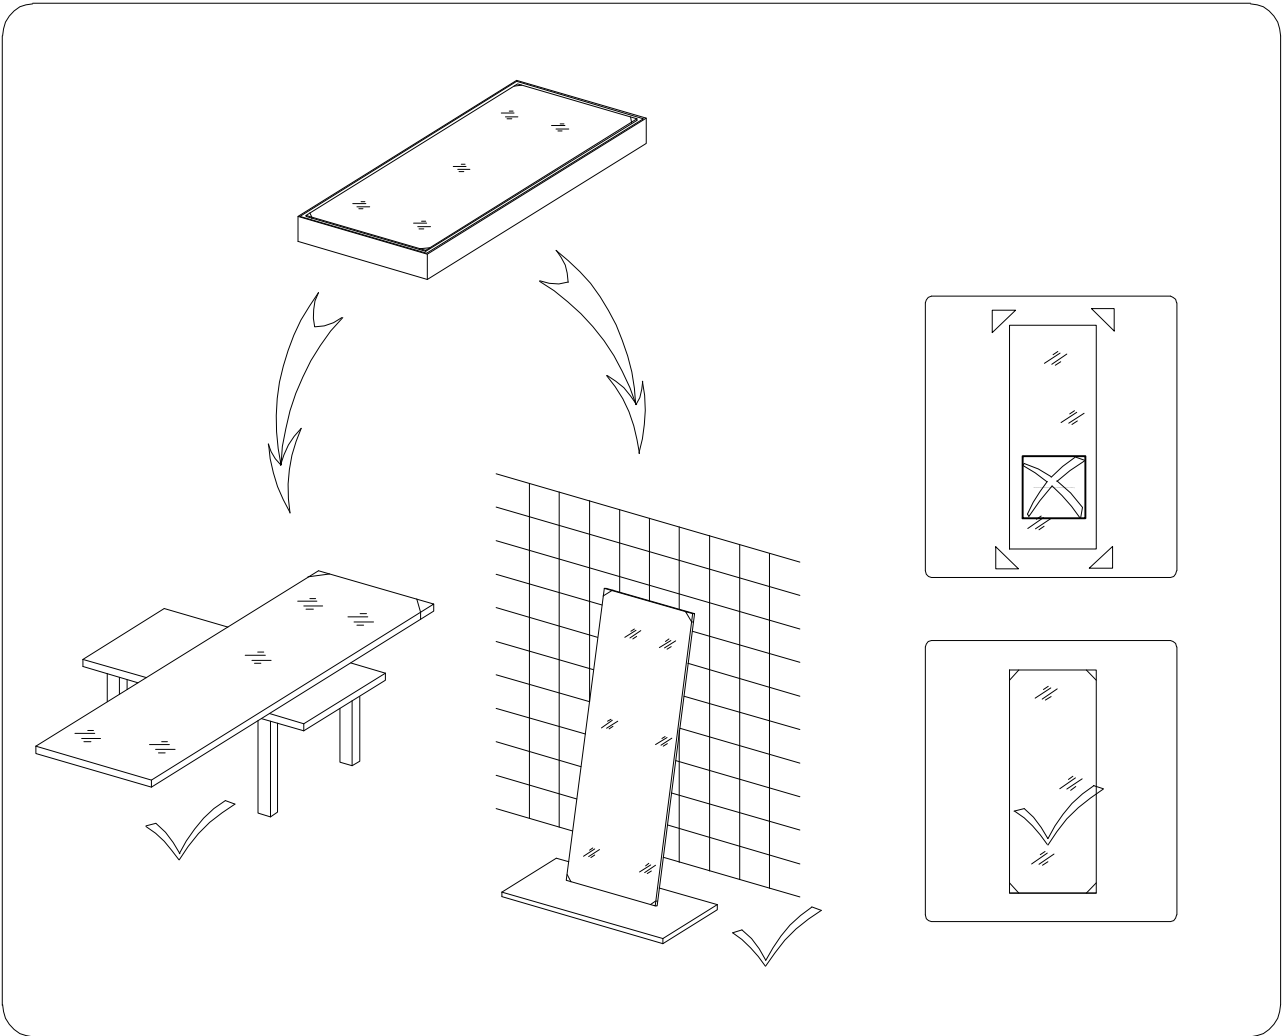

Shower Room Installation Manual

ø2.8 mm