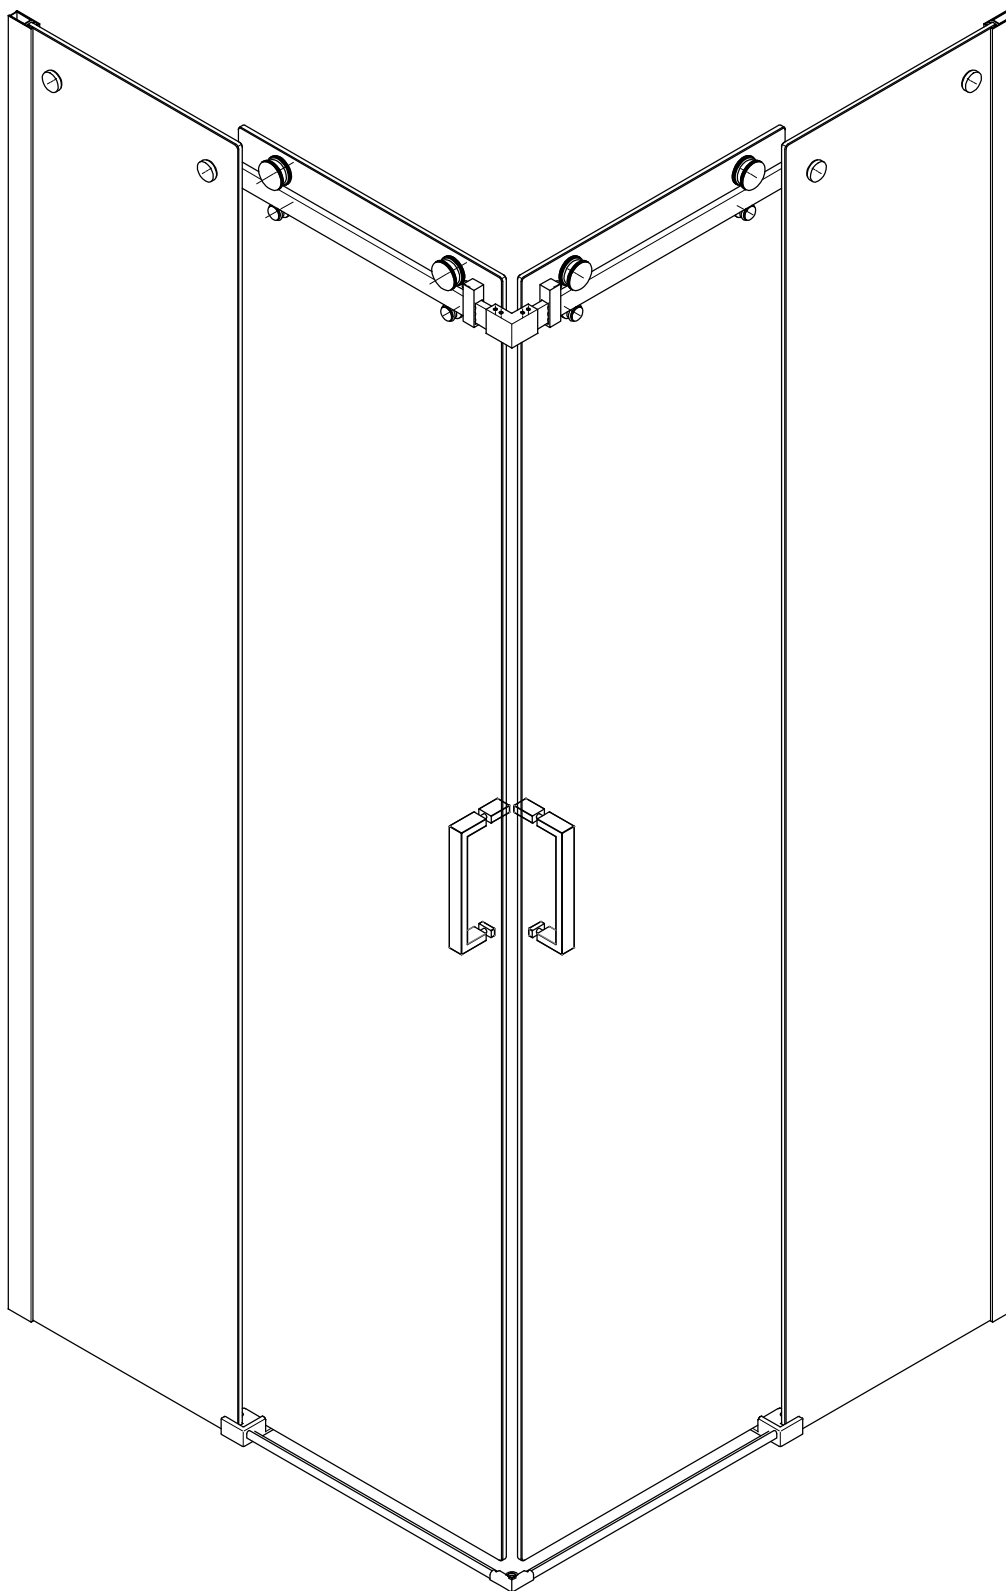

Shower Room Installation Manual

ø2.8 mm