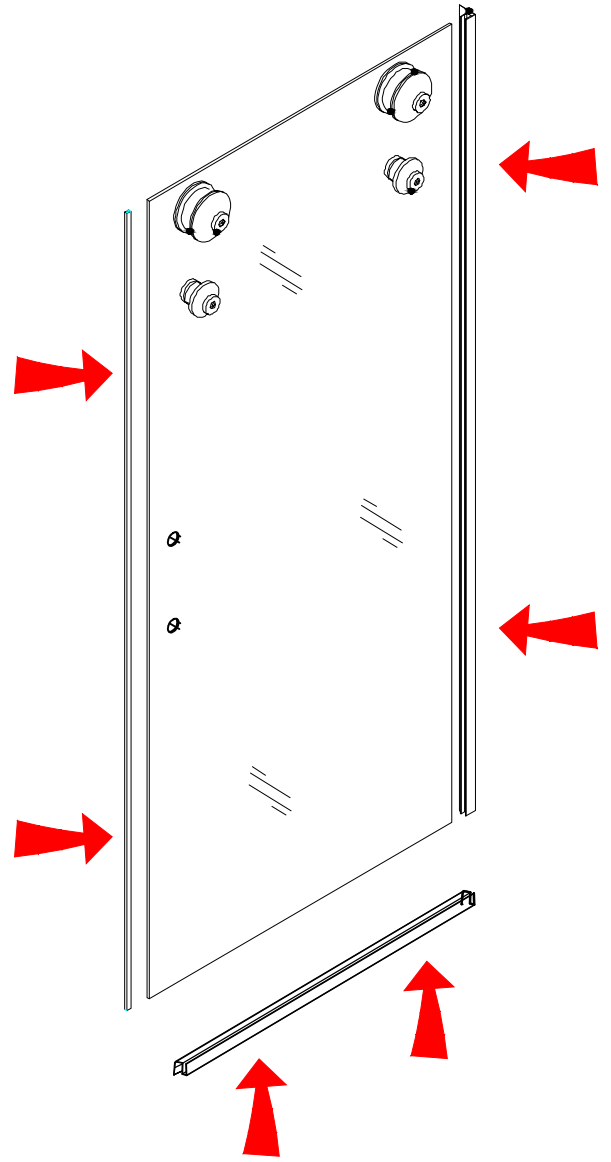

Shower Room Installation Manual

ø2.8 mm