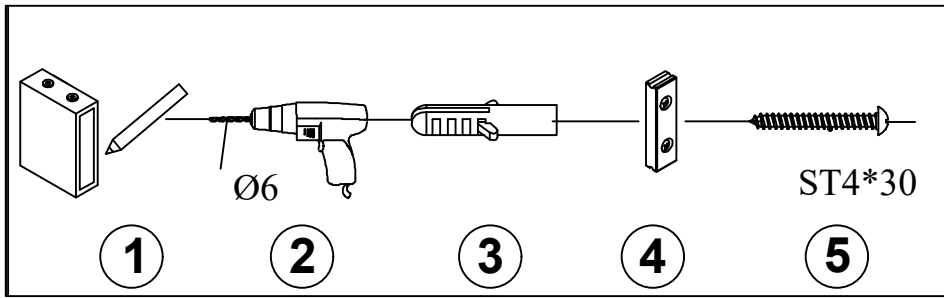

Shower Room Installation Manual

ø2.8 mm