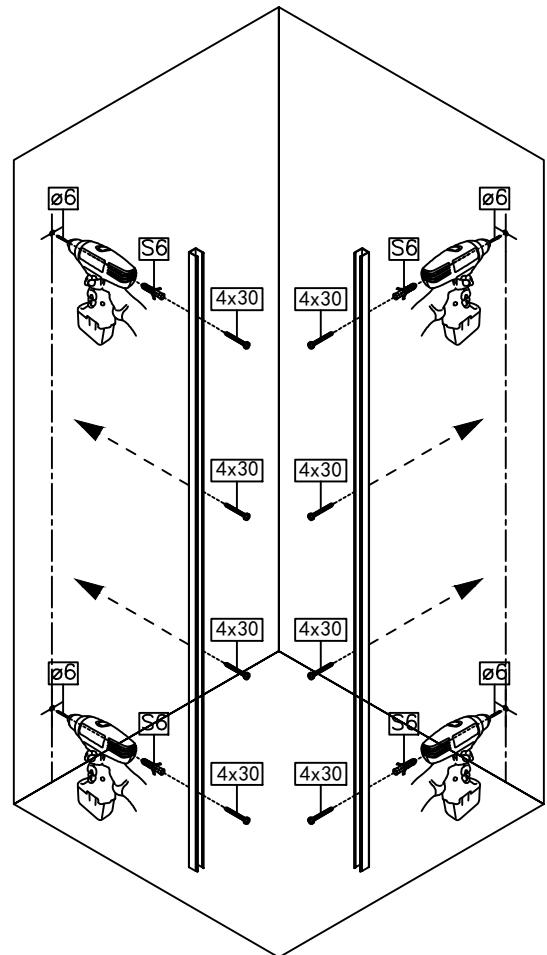

Shower Room Installation Manual

ø2.8 mm