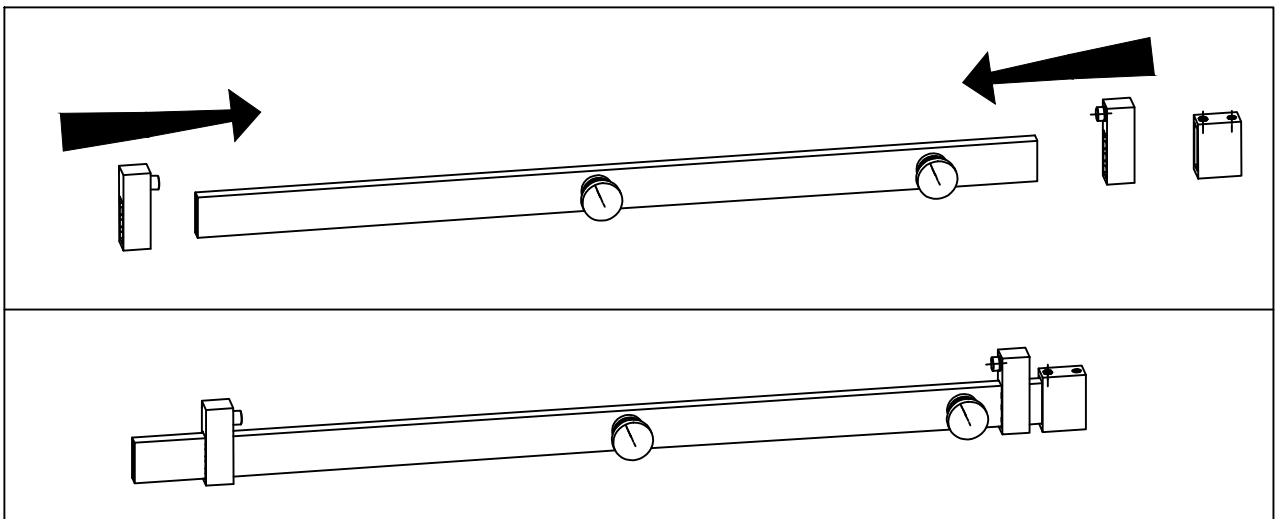

Shower Room Installation Manual

ø2.8 mm