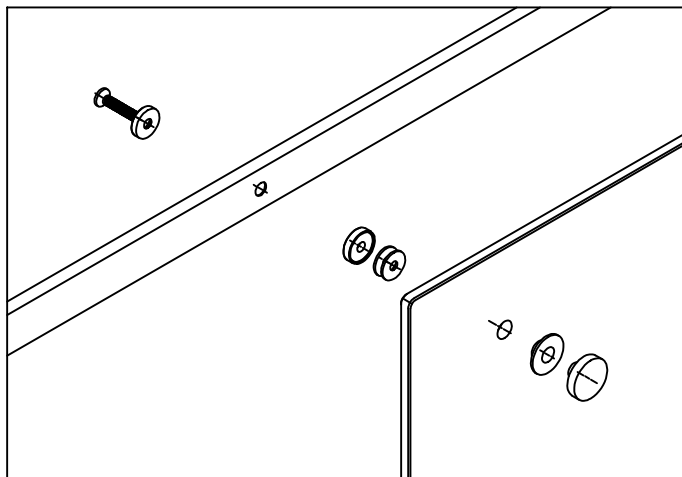

Shower Room Installation Manual

ø2.8 mm