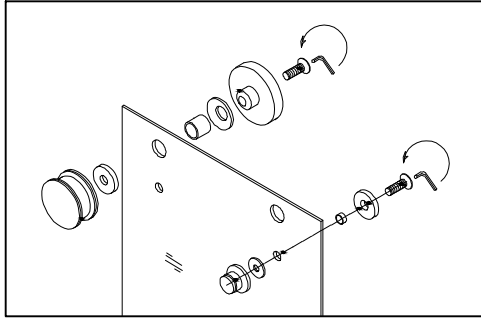

Shower Room Installation Manual

ø2.8 mm