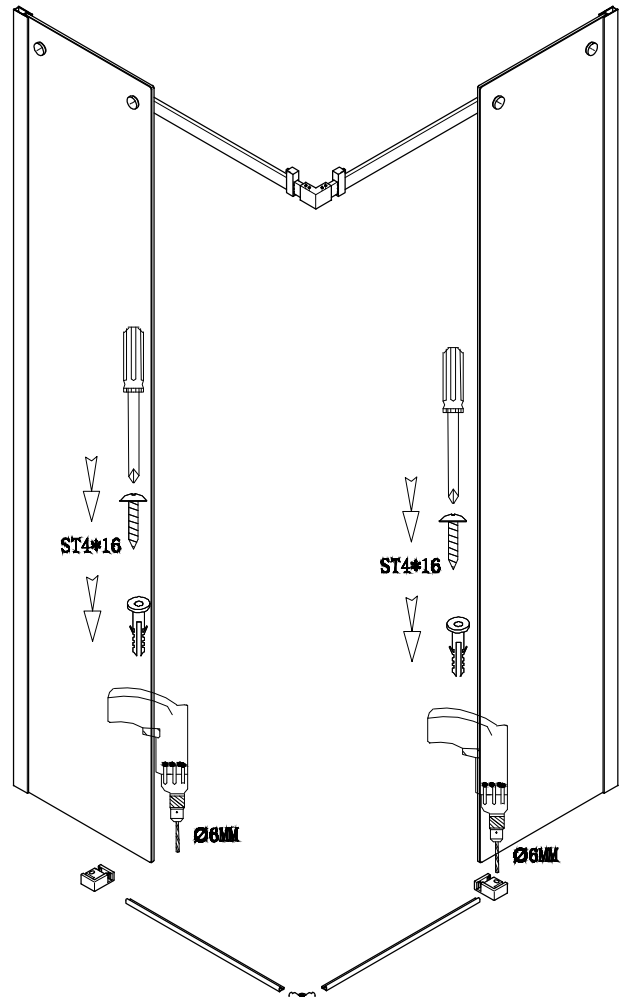

Shower Room Installation Manual

ø2.8 mm