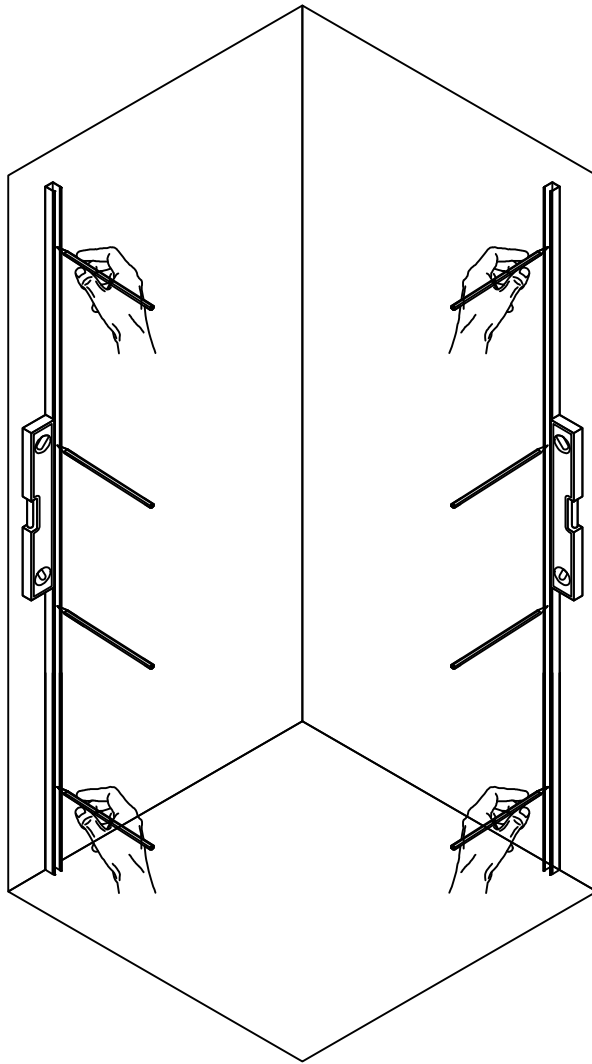

Shower Room Installation Manual

ø2.8 mm